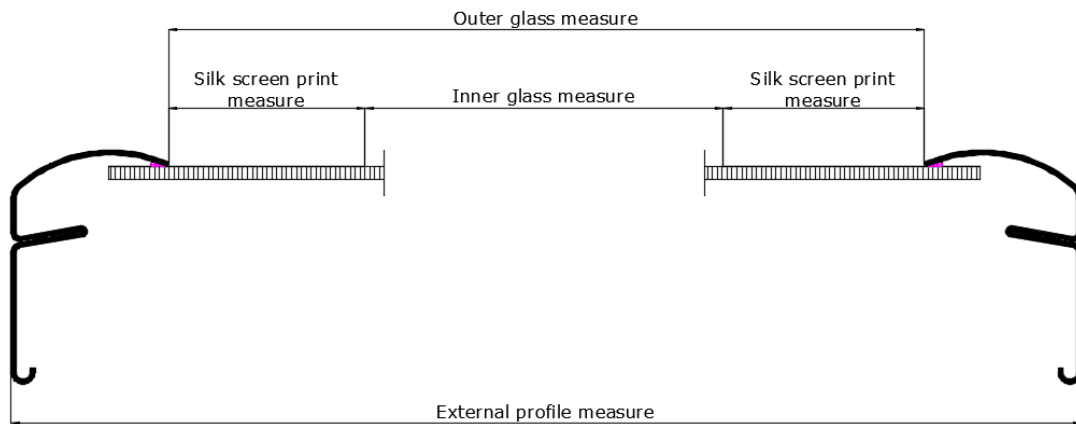

Available sizes and daylight areas - for flat roof windows

	600 mm	800 mm	900 mm	1000 mm	1200 mm	1500 mm
600 mm	CFP/CVP 060060 (0.19)					
800 mm		CFP/CVP 080080 (0.40)				
900 mm	CFP/CVP 060090 (0.32)		CFP/CVP 090090 (0.54)			
1000 mm				CFP/CVP 100100 (0.70)		
1200 mm			CFP/CVP 090120 (0.76)		CFP/CVP 120120 (1.07)	
1500 mm				CFP/CVP 100150 (1.11)		

() = Effective daylight area, m²

Flat glass product for VELUX flat roof windows CFP/CVP Integra

- can be fitted on new or already installed flat roof windows
- requires that the flat roof window is installed in a roof pitch between 5° and 15°
- does not change the original functionality of the flat roof window
- adds a modern yet elegant look to the building (outside)
- does not change the daylight area or the view from the room - (inside)

The flat glass product is the obvious choice for new buildings with flat roofs.

Cross section

Measurements in mm

Size	External profiles	Silk screen print	Outer glass	Inner glass
060060	773 x 773	62,6	674.8 x 674.8	551 x 551
060090	773 x 1073	62,6	674.8 x 974.8	551 x 851
080080	973 x 973	62,6	874.8 x 874.8	751 x 751
090090	1073 x 1073	62,6	974.8 x 974.8	851 x 851
090120	1073 x 1373	62,6	974.8 x 1274.8	851 x 1151
100100	1173 x 1173	62,6	1074.8 x 1074.8	951 x 951
100150	1173 x 1673	62,6	1074.8 x 1574.8	951 x 1451
120120	1373 x 1373	62,6	1274.8 x 1274.8	1151 x 1151

7 Lining

unique lining groove makes it easy to build an accurate lining and get a smooth finish

4 Screw holes for installation

- aluminium profiles are easily fitted with screws
- gasket, screws and brackets for installation are supplied with the products