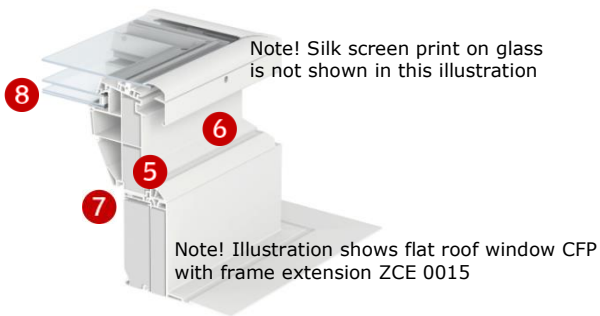

The flat glass product is the obvious choice for new buildings with flat roofs.

Cross section

Measurements in mm

Size	External profiles	Silk screen print	Outer glass	Inner glass
060060	773 x 773	62,6	674.8 x 674.8	551 x 551
060090	773 x 1073	62,6	674.8 x 974.8	551 x 851
080080	973 x 973	62,6	874.8 x 874.8	751 x 751
090090	1073 x 1073	62,6	974.8 x 974.8	851 x 851
090120	1073 x 1373	62,6	974.8 x 1274.8	851 x 1151
100100	1173 x 1173	62,6	1074.8 x 1074.8	951 x 951
100150	1173 x 1673	62,6	1074.8 x 1574.8	951 x 1451
120120	1373 x 1373	62,6	1274.8 x 1274.8	1151 x 1151

Glazing structure

	--93E
Glass pane	4 mm toughened with coating
Coating	Easy-to-clean

Visible features

CFP - fixed

CVP - vented

3 Silk screen print

- Silk screen print burned into the glass
- colour: black
- maintenance-free

7 Lining

unique lining groove makes it easy to build an accurate lining and get a smooth finish

4 Screw holes for installation

- aluminium profiles are easily fitted with screws
- gasket, screws and brackets for installation are supplied with the products