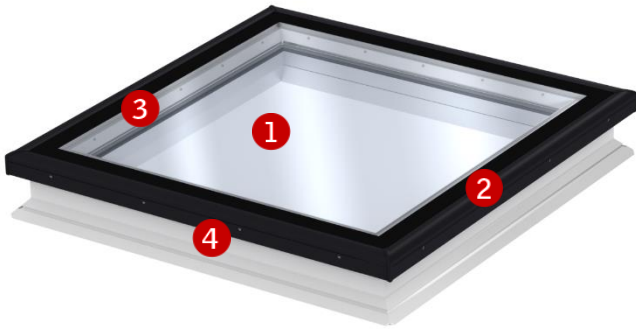

Visible features

CFP - fixed