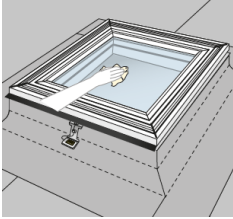

Cleaning and maintenance

Clean water will normally be sufficient for cleaning the flat glass product. Ordinary, non-abrasive household cleaners can also be used.

To clean the outer pane of the insulating glass unit, remove the flat glass product from the flat roof window.

Interior finish of CFP/CVP

White PVC profiles	NCS standard colour: S 0500-N, Nearest RAL standard colour: 9016